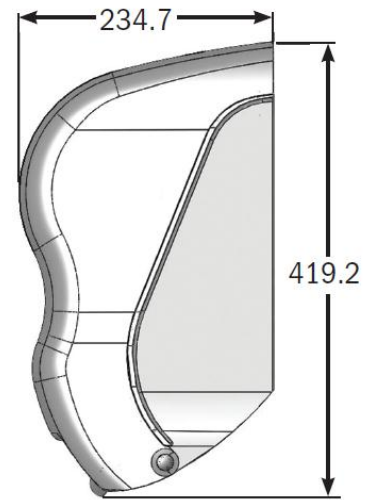

Installation: Wall mounted

Closure: With lock

Color: Transparent Black Pearl (TBK)

Opaque White/Clear (WHCL)

Product Dimensions:

41.9 cm (L) x 29.9 cm (W) x 23.5 cm (D)

Capacity:

(1) 20.3cm wide roll; 21.6cm diameter and 10.2cm stub roll

Min Core Diameter: 3.8cm

Case Weight: 3.63 kgs

Materials:

Base : break resistant plastic

Cover: break resistant plastic

FRONT (mm)

SIDE (mm)

BACK (mm)