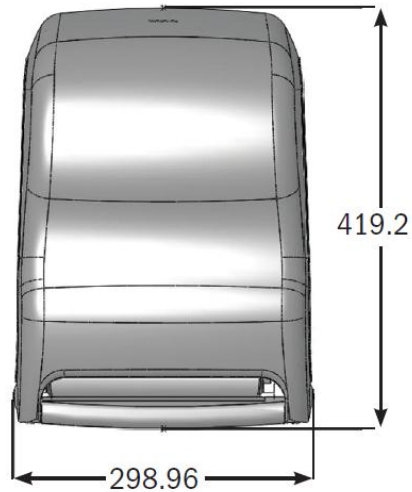

Installation: Wall mounted

Closure: With lock

Color: Transparent Black Pearl (TBK)

Opaque White/Clear (WHCL)

Product Dimensions:

41.9 cm (L) x 29.9 cm (W) x 23.5 cm (D)

Capacity:

(1) 20.3cm wide roll; 21.6cm diameter and 10.2cm stub roll

Min Core Diameter: 3.8cm

Case Weight: 3.63 kgs

Materials:

Base : break resistant plastic

Cover: break resistant plastic

FRONT (mm)

SIDE (mm)

BACK (mm)